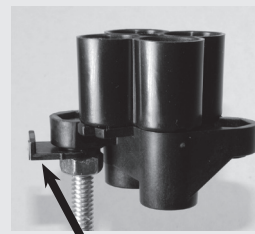

LEE UNIVERSAL CASE FEEDER

INSTRUCTIONS

TOOLS REQUIRED & SETUP

- QTY. 2, 7/16" wrenches
- Phillips screwdriver

The case feeder assembly has a **SMALL** and a **LARGE** hole. The case slider block is stackable for longer cases. See the cartridge setup chart (right), find the cartridge you wish to set the case feeder up for. See [FIGURES 1 through 3] to set up slider block and feed plate your cartridge calls for.

FIGURE 1

Assembled as a **SMALL** feed plate

Bolt and nuts are adjacent to small through hole and the small plug.

small plug installed

FIGURE 2

Riser installed on case slider block.

Slide the **RISER** block on top of the **CASE SLIDER BLOCK** until the front and back are flush. Tighten Phillips screw on riser block.

FIGURE 3

Assembled as a **LARGE** feed plate
small plug removed

If you need to convert to the **LARGE** feed plate, loosen 7/16" nuts and remove the 1/4" hex head bolt.

You must rotate the four tube cylinder slightly to align with the flats of the hex head bolt.

Move bolt and nuts to the opposite hole. Bolt is adjacent to large hole and small plug is removed.

storage spot for small plug

When you convert to large, remove the small plug and place it between the nut and case feed assembly so you don't lose it.