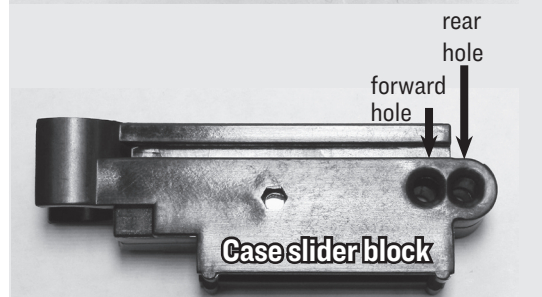

LEE UNIVERSAL CASE FEEDER

INSTRUCTIONS

TOOLS REQUIRED & SETUP

- QTY. 2, 7/16" wrenches
- Phillips screwdriver

The case feeder assembly has a **SMALL** and a **LARGE** hole. The case slider block is stackable for longer cases. See the cartridge setup chart (right), find the cartridge you wish to set the case feeder up for. See [FIGURES 1 through 3] to set up slider block and feed plate your cartridge calls for.

FIGURE 1

Assembled as a **SMALL** feed plate

Bolt and nuts are adjacent to small through hole and the small plug.

small plug installed

FIGURE 2

Riser installed on case slider block.

Slide the **RISER** block on top of the **CASE SLIDER BLOCK** until the front and back are flush. Tighten Phillips screw on riser block.

FIGURE 3

Assembled as a **LARGE** feed plate
small plug removed

If you need to convert to the **LARGE** feed plate, loosen 7/16" nuts and remove the 1/4" hex head bolt.

You must rotate the four tube cylinder slightly to align with the flats of the hex head bolt.

Move bolt and nuts to the opposite hole. Bolt is adjacent to large hole and small plug is removed.

storage spot for small plug

When you convert to large, remove the small plug and place it between the nut and case feed assembly so you don't lose it.