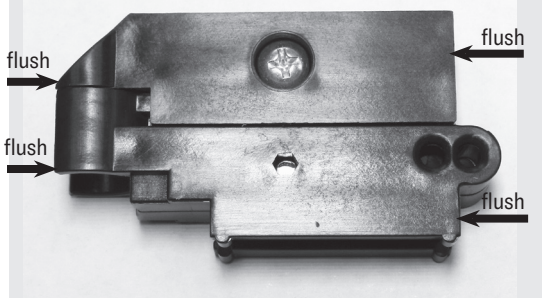

LEE UNIVERSAL CASE FEEDER

INSTRUCTIONS

TOOLS REQUIRED & SETUP

- QTY. 2, 7/16" wrenches
- Phillips screwdriver

The case feeder assembly has a **SMALL** and a **LARGE** hole. The case slider block is stackable for longer cases. See the cartridge setup chart (right), find the cartridge you wish to set the case feeder up for. See [FIGURES 1 through 3] to set up slider block and feed plate your cartridge calls for.

FIGURE 1

Assembled as a **SMALL** feed plate

Bolt and nuts are adjacent to small through hole and the small plug.

small plug installed

FIGURE 2

Riser installed on case slider block.

Slide the **RISER** block on top of the **CASE SLIDER BLOCK** until the front and back are flush. Tighten Phillips screw on riser block.

FIGURE 3

Assembled as a **LARGE** feed plate
small plug removed

If you need to convert to the **LARGE** feed plate, loosen 7/16" nuts and remove the 1/4" hex head bolt.

You must rotate the four tube cylinder slightly to align with the flats of the hex head bolt.

Move bolt and nuts to the opposite hole. Bolt is adjacent to large hole and small plug is removed.

storage spot for small plug

When you convert to large, remove the small plug and place it between the nut and case feed assembly so you don't lose it.