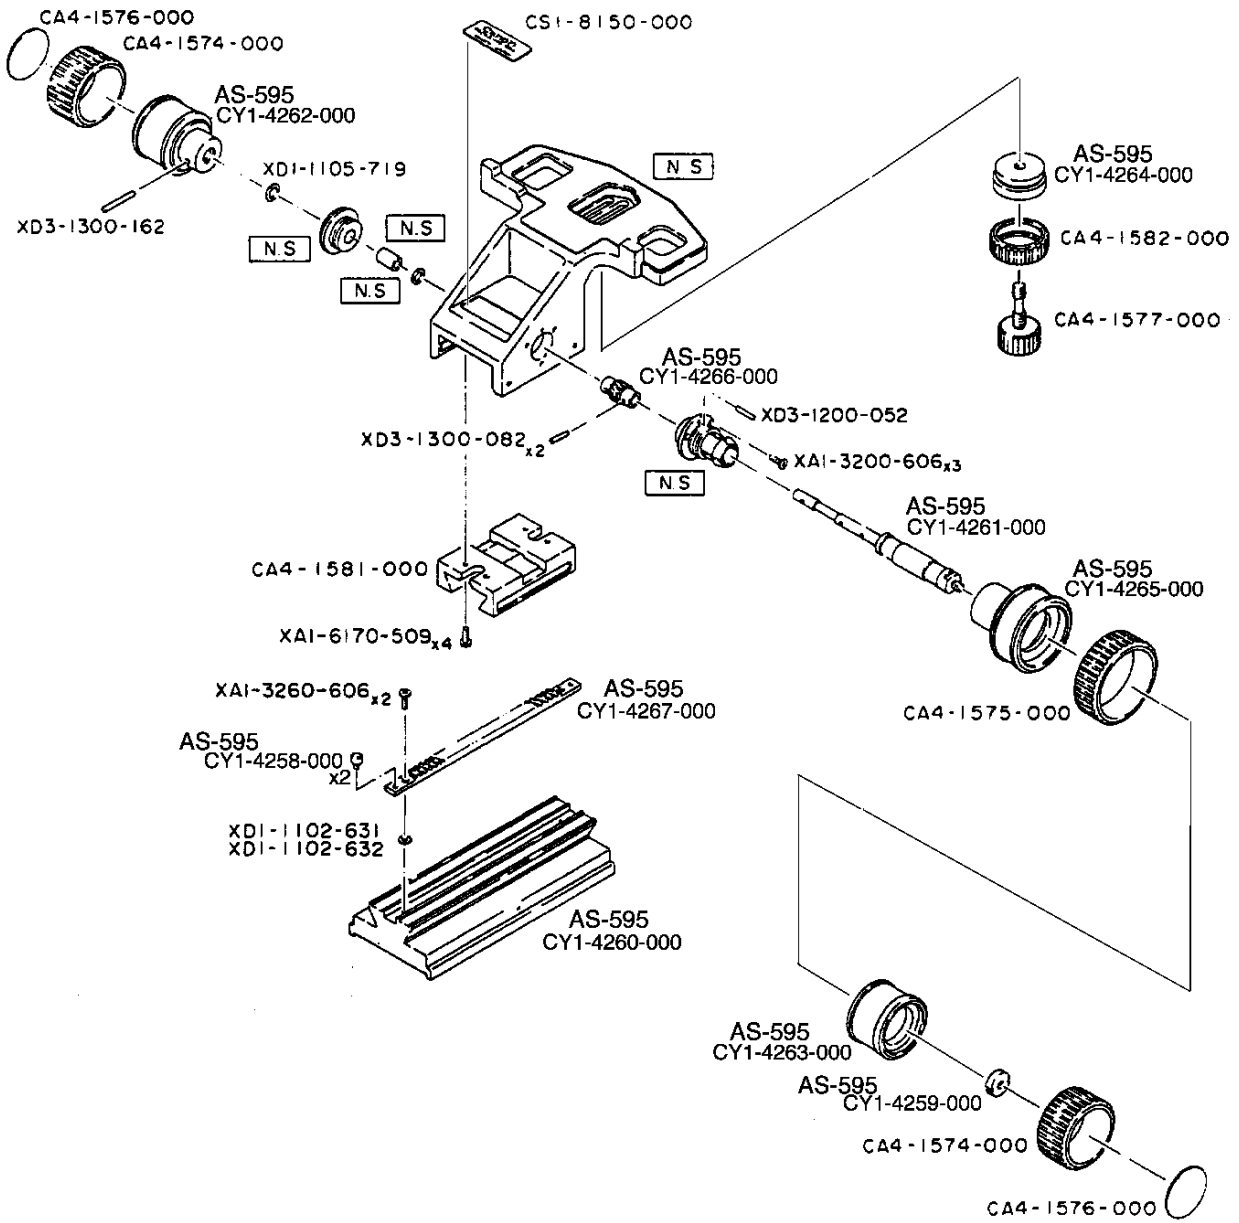

Canon

FOCUSING RAIL

C42-6521

**PARTS
CATALOG**

CANON FOCUSING RAIL

PARTS LIST

REF.NO.C42-6521

Report.No.	NEW	PARTS NO.	CLASS	QTY	DESCRIPTION
AS-595		CY1-4258-000	C	2	STOPPER, RACK
AS-595		CY1-4259-000	C	1	NUT
AS-595		CY1-4260-000	D	1	RAIL
AS-595		CY1-4261-000	D	1	SHAFT, FOCUSING
AS-595		CY1-4262-000	C	1	KNOB, FOCUSING
AS-595		CY1-4263-000	C	1	KNOB, FOCUSING
		CA4-1574-000	B	2	RUBBER, KNOB
		CA4-1575-000	B	1	RUBBER, LOCK KNOB
		CA4-1576-000	A	2	COVER
		CA4-1577-000	B	1	SCREW
AS-595		CY1-4264-000	B	1	KNOB, LOCK
AS-595		CY1-4265-000	C	1	KNOB, LOCK
		CA4-1581-000	D	1	SLIDING SUPPORT
		CA4-1582-000	B	1	RUBBER, LOCK KNOB
AS-595		CY1-4266-000	D	1	GEAR, PINION
AS-595		CY1-4267-000	D	1	RACK
		CS1-8150-000	C	1	PLATE, NAME
		XA1-3200-606		3	SCREW
		XA1-3260-606		2	SCREW
		XA1-6170-509		4	SCREW
		XD1-1102-631		N	WASHER
		XD1-1102-632			
		XD1-1105-719		1	WASHER
		XD3-1200-052		1	PIN, SPRING
		XD3-1300-082		2	PIN, SPRING
		XD3-1300-162		1	PIN, SPRING