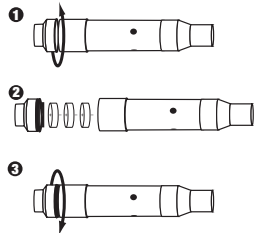

Printed on
recycled paper

.223 REM RIFLE TRAINER CARTRIDGE LASER

- Revitalize your dry-fire training
- Brief laser dot shines when dry-firing
- Trainer fits in chamber for realistic training
- Integrated laser and snap-cap
- Train anywhere and save ammo

.223 REM RIFLE TRAINER CARTRIDGE LASER

LT-223

.223 REM RIFLE TRAINER CARTRIDGE

- 1 UNLOAD YOUR FIREARM! ALWAYS POINT IN A SAFE DIRECTION
- 2 Insert laser into the chamber of the firearm.

- Ready your rifle and pull trigger to fire red laser dot.
- Use a cleaning rod to gently push the cartridge out.

Use with Sleeves

Insert the .223 laser trainer into the additional caliber sleeves.

WARRANTY:
Three Year
Limited Warranty.

The LaserLyte® LT-223; .223 Training Cartridge Has Arrived!

The LaserLyte® LT-223 Training Cartridge Fits all AR/M4 and .223 Bolt-Action Rifles. Additionally, New Training Cartridge Sleeves Extend the LT-223's Training Capabilities.