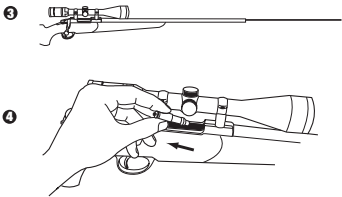

Printed on
recycled paper

.223 REM RIFLE TRAINER CARTRIDGE LASER

- Revitalize your dry-fire training
- Brief laser dot shines when dry-firing
- Trainer fits in chamber for realistic training
- Integrated laser and snap-cap
- Train anywhere and save ammo

.223 REM RIFLE TRAINER CARTRIDGE LASER

LT-223

.223 REM RIFLE TRAINER CARTRIDGE

- 1 UNLOAD YOUR FIREARM! ALWAYS POINT IN A SAFE DIRECTION
- 2 Insert laser into the chamber of the firearm.

- Ready your rifle and pull trigger to fire red laser dot.
- Use a cleaning rod to gently push the cartridge out.