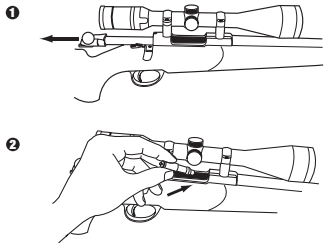

The LaserLyte® LT-223 is the foundation training cartridge for an array of new Training Cartridge Sleeves for many popular hunting calibers. The LaserLyte® Training Cartridges in the new rifle calibers give young and first-time shooters the opportunity to practice the fundamentals, as well as, refine trigger control skills for shooters of all levels. The rimmed sleeves are made of solid brass and work perfectly in all bolt-action rifles. The LT-223, in combination with any of the new Training Cartridge Sleeves and the LaserLyte® Trainer Target, can improve the success of any hunt or target shoot with realistic, anytime-anyplace, affordable training.

Printed on
recycled paper

.223 REM RIFLE TRAINER CARTRIDGE LASER

- Revitalize your dry-fire training
- Brief laser dot shines when dry-firing
- Trainer fits in chamber for realistic training
- Integrated laser and snap-cap
- Train anywhere and save ammo

.223 REM RIFLE TRAINER CARTRIDGE LASER

LT-223

.223 REM RIFLE TRAINER CARTRIDGE

- 1 UNLOAD YOUR FIREARM! ALWAYS POINT IN A SAFE DIRECTION
- 2 Insert laser into the chamber of the firearm.

- Ready your rifle and pull trigger to fire red laser dot.
- Use a cleaning rod to gently push the cartridge out.

Use with Sleeves

Insert the .223 laser trainer into the additional caliber sleeves.

WARRANTY:
Three Year
Limited Warranty.

The LaserLyte® LT-223; .223 Training Cartridge Has Arrived!

The LaserLyte® LT-223 Training Cartridge Fits all AR/M4 and .223 Bolt-Action Rifles. Additionally, New Training Cartridge Sleeves Extend the LT-223's Training Capabilities.